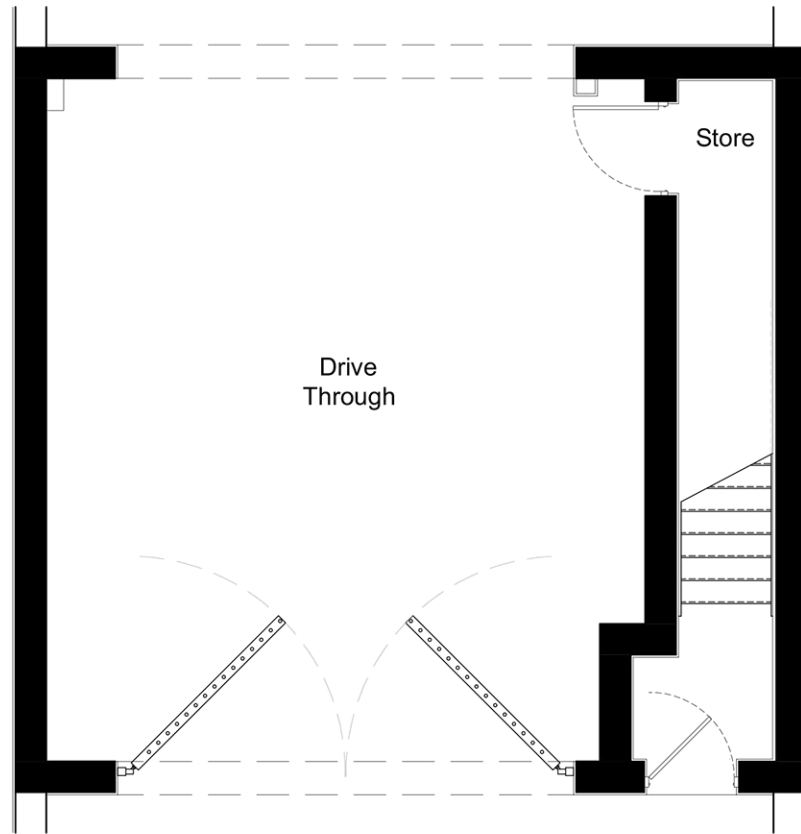

Wiske – 2 bedroom house (580 sq.ft.)

Wiske – 2 bedroom house (580 sq.ft.)

GROUND FLOOR

FIRST FLOOR

MISREPRESENTATION ACT: Greenhaven Homes Ltd and ManningStainton for themselves and for the vendors or lessors of this property, whose agents they are give notice that: a) all particulars are set out as general outline only for the guidance of intending purchasers or lessees, and do not comprise part of an offer or contract; b) all descriptions, dimensions, references to condition and necessary permissions for use and occupation, and other details are given in good faith and are believed to be correct but any intending purchasers or tenants should not rely on them as statements or representations of fact but must satisfy themselves by inspection or otherwise as to the correctness of each of them. c) no person in the employment of Greenhaven Homes Ltd and ManningStainton has any authority to make any representation or warranty whatsoever in relation to this property.