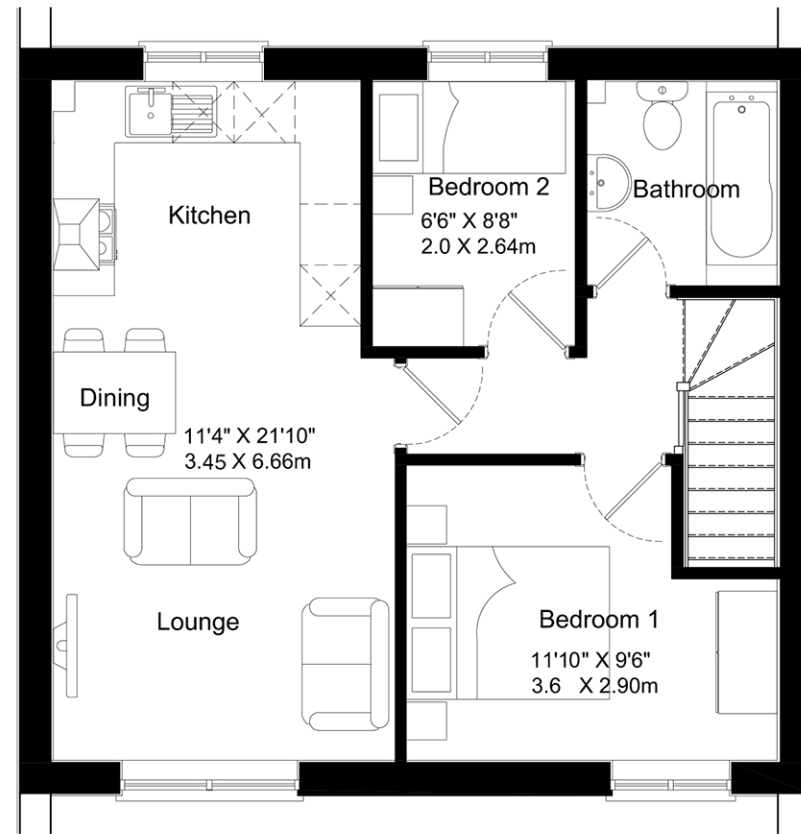

Wiske – 2 bedroom house (580 sq.ft.)

Wiske – 2 bedroom house (580 sq.ft.)

GROUND FLOOR

FIRST FLOOR

MISREPRESENTATION ACT: Greenhaven Homes Ltd and ManningStainton for themselves and for the vendors or lessors of this property, whose agents they are give notice that: a) all particulars are set out as general outline only for the guidance of intending purchasers or lessees, and do not comprise part of an offer or contract; b) all descriptions, dimensions, references to condition and necessary permissions for use and occupation, and other details are given in good faith and are believed to be correct but any intending purchasers or tenants should not rely on them as statements or representations of fact but must satisfy themselves by inspection or otherwise as to the correctness of each of them. c) no person in the employment of Greenhaven Homes Ltd and ManningStainton has any authority to make any representation or warranty whatsoever in relation to this property.